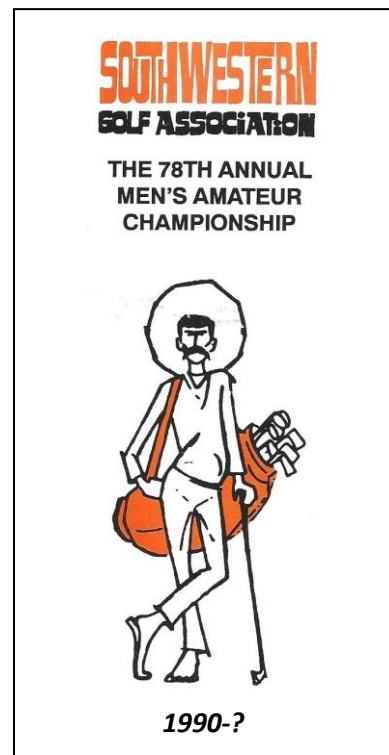

Southwestern Amateur Logo History

Neal Baker of El Paso CC designed the amigo logo on a napkin at his club ca. 1965. EPCC used it as part of their logo but allowed us to use it as well.

In late 2019, the SWGA made the decision to add a Women's Division. As such, a new logo was designed by Brenda Williams and adopted.