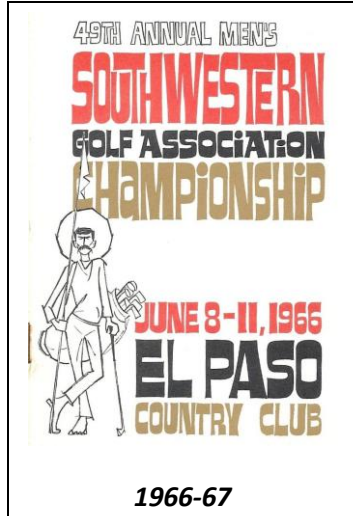

Southwestern Amateur Logo History

Neal Baker of El Paso CC designed the amigo logo on a napkin at his club ca. 1965. EPCC used it as part of their logo but allowed us to use it as well.

In late 2019, the SWGA made the decision to add a Women's Division. As such, a new logo was designed by Brenda Williams and adopted.