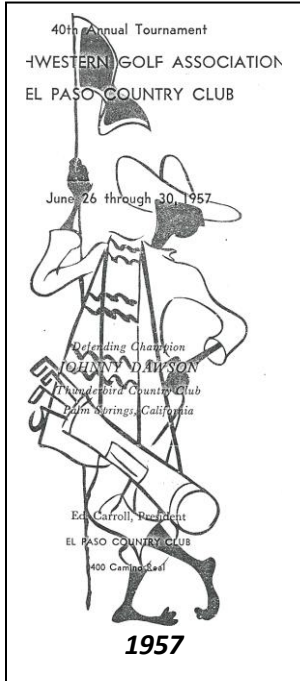

Southwestern Amateur Logo History

Neal Baker of El Paso CC designed the amigo logo on a napkin at his club ca. 1965. EPCC used it as part of their logo but allowed us to use it as well.

In late 2019, the SWGA made the decision to add a Women's Division. As such, a new logo was designed by Brenda Williams and adopted.