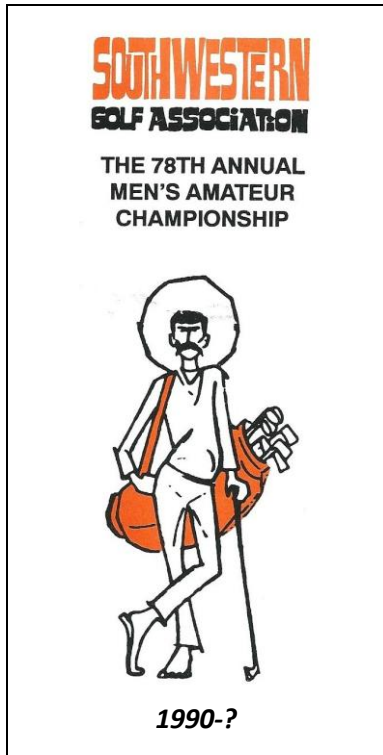

Southwestern Amateur Logo History

Neal Baker of El Paso CC designed the amigo logo on a napkin at his club ca. 1965. EPCC used it as part of their logo but allowed us to use it as well.

In late 2019, the SWGA made the decision to add a Women's Division. As such, a new logo was designed by Brenda Williams and adopted.